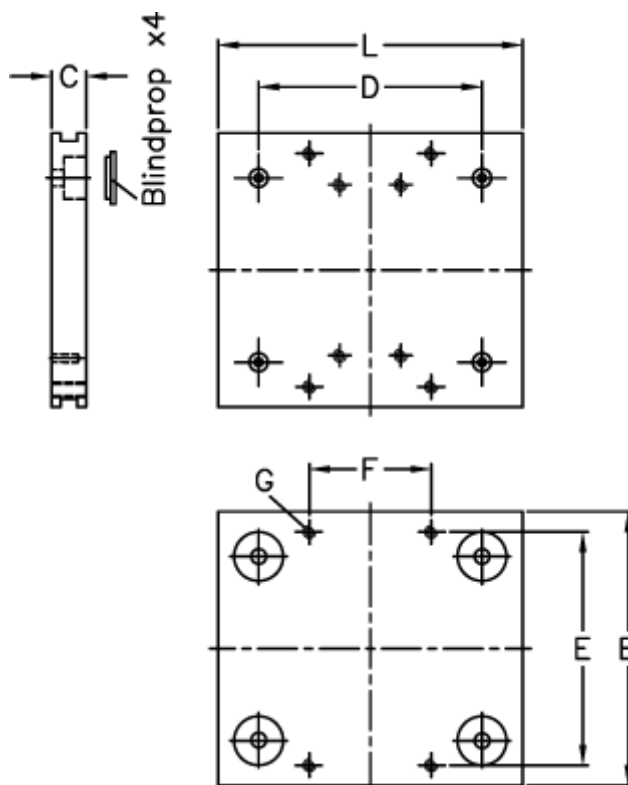

Article number: 057113028075

Description: Hepco GV3 carriage plate CP 28 18 L75

Measures

B	= 72
C	= 11.00
d	= 52
E	= 58
F	= 25
For bearing	= 18
For slide	= V/NV 28
L	= 75

Threaded hole G = 4 x M5